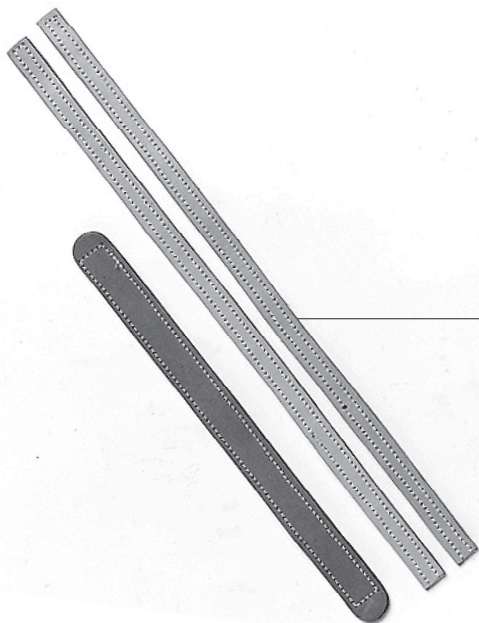

# Flexible Hinges

## Hosmer Metal Flexible Hinges

HOSMER

- Hinge may be laminated into prosthesis or riveted to outside
- Flexing conforms to the center of rotation of the elbow and permits pronation and supination of the forearm
- Pivot on cable attachment prevents stress on stainless steel elements
- Forearm attachment is contoured
- Easy disconnect feature

**53574** Flexible Hinge, Short, 4" (10.2cm), 5oz (142g), Pair

**53575** Flexible Hinge, Long, 6" (15.2cm), 5.5oz (156g), Pair

*Includes:*

- A. 53576** Cuff Strap
- B. 53578** Lower Laminating Strap
- C. 53579** Pivot Pin
- D. 50702** Hair Pin Clip
- E. 53580** Cuff Strap Retainer
- F. 53584** Cable Assembly, 53575
- 53583** Cable Assembly, 53574

## Leather Hinge Kit

HOSMER

- Sold by the pair with a leather check strap
- Ready to rivet to prosthesis and triceps pad
- Used on medium to very long below elbow prostheses
- Made of leather, backed with dacron tape