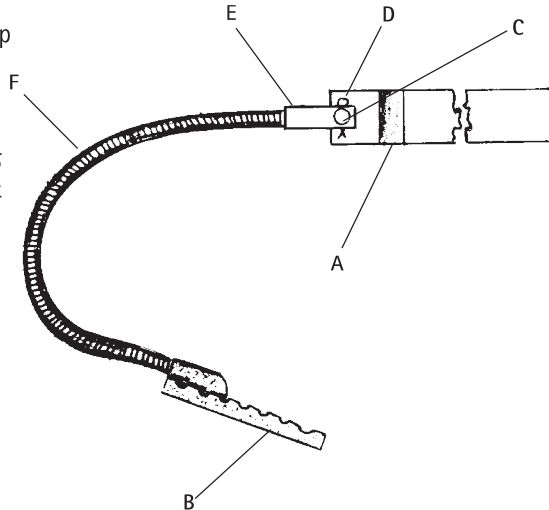

## Hosmer Metal Flexible Hinges

HOSMER

- Hinge may be laminated into prosthesis or riveted to outside
- Flexing conforms to the center of rotation of the elbow and permits pronation and supination of the forearm
- Pivot on cable attachment prevents stress on stainless steel elements
- Forearm attachment is contoured
- Easy disconnect feature

**53574** Flexible Hinge, Short, 4" (10.2cm), 5oz (142g), Pair

**53575** Flexible Hinge, Long, 6" (15.2cm), 5.5oz (156g), Pair

*Includes:*

- A. 53576** Cuff Strap
- B. 53578** Lower Laminating Strap
- C. 53579** Pivot Pin
- D. 50702** Hair Pin Clip
- E. 53580** Cuff Strap Retainer
- F. 53584** Cable Assembly, 53575
- 53583** Cable Assembly, 53574

## Leather Hinge Kit

HOSMER

- Sold by the pair with a leather check strap
- Ready to rivet to prosthesis and triceps pad
- Used on medium to very long below elbow prostheses
- Made of leather, backed with dacron tape